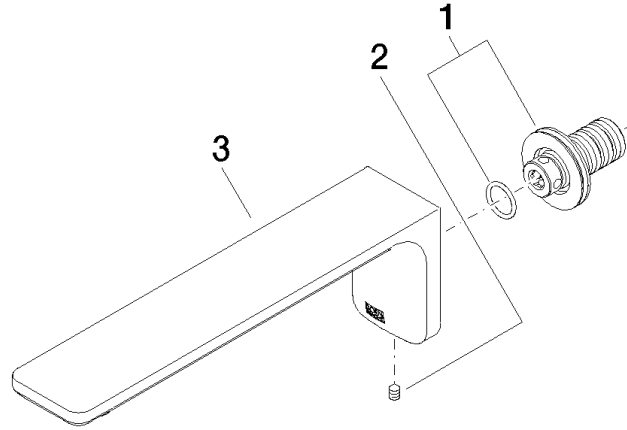

13 801 845

- 210mm projection
- circular normal flow
- hole diameter 37 mm
- 1/2" connection
- plug-link mounting
- max. flow 21.5 l/min at 3 bar flow pressure
- WRAS

	Brushed Dark Platinum	13 801 845-99
	Chrome	13 801 845-00
	Brushed Platinum	13 801 845-06
	Dark Chrome	13 801 845-19
	Matte Black	13 801 845-33
	Brushed Chrome	13 801 845-93

**Recommended miscellaneous**

**Concealed wall elbow -** 35 085 970 90

- min. recess depth 90 mm
- max. recess depth 163 mm

13 801 845

mm [inches]

**Flow rate chart**

**Certificates**

LGA\_29012.

### Spare parts list

No.	Item Number	Name	Quantity used	Delivery time
1	90 24 03 108 00 90	nipple set	1	2
2	90 31 11 004 00 90	pin	1	2
3	90 11 84 014 02-99	spout	1	30