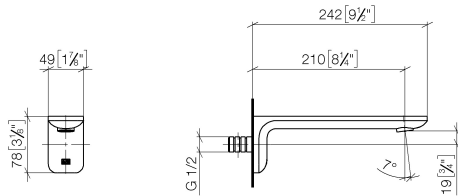

13 801 845

- 210mm projection
- circular normal flow
- hole diameter 37 mm
- 1/2" connection
- plug-link mounting
- max. flow 21.5 l/min at 3 bar flow pressure
- WRAS

	Brushed Dark Platinum	13 801 845-99
	Chrome	13 801 845-00
	Brushed Platinum	13 801 845-06
	Dark Chrome	13 801 845-19
	Matte Black	13 801 845-33
	Brushed Chrome	13 801 845-93

**Recommended miscellaneous**

**Concealed wall elbow -** 35 085 970 90

- min. recess depth 90 mm
- max. recess depth 163 mm

13 801 845

mm [inches]

**Flow rate chart**

**Certificates**

LGA\_29012.

### Spare parts list

No.	Item Number	Name	Quantity used	Delivery time
1	90 24 03 108 00 90	nipple set	1	2
2	90 31 11 004 00 90	pin	1	2
3	90 11 84 014 02-99	spout	1	30